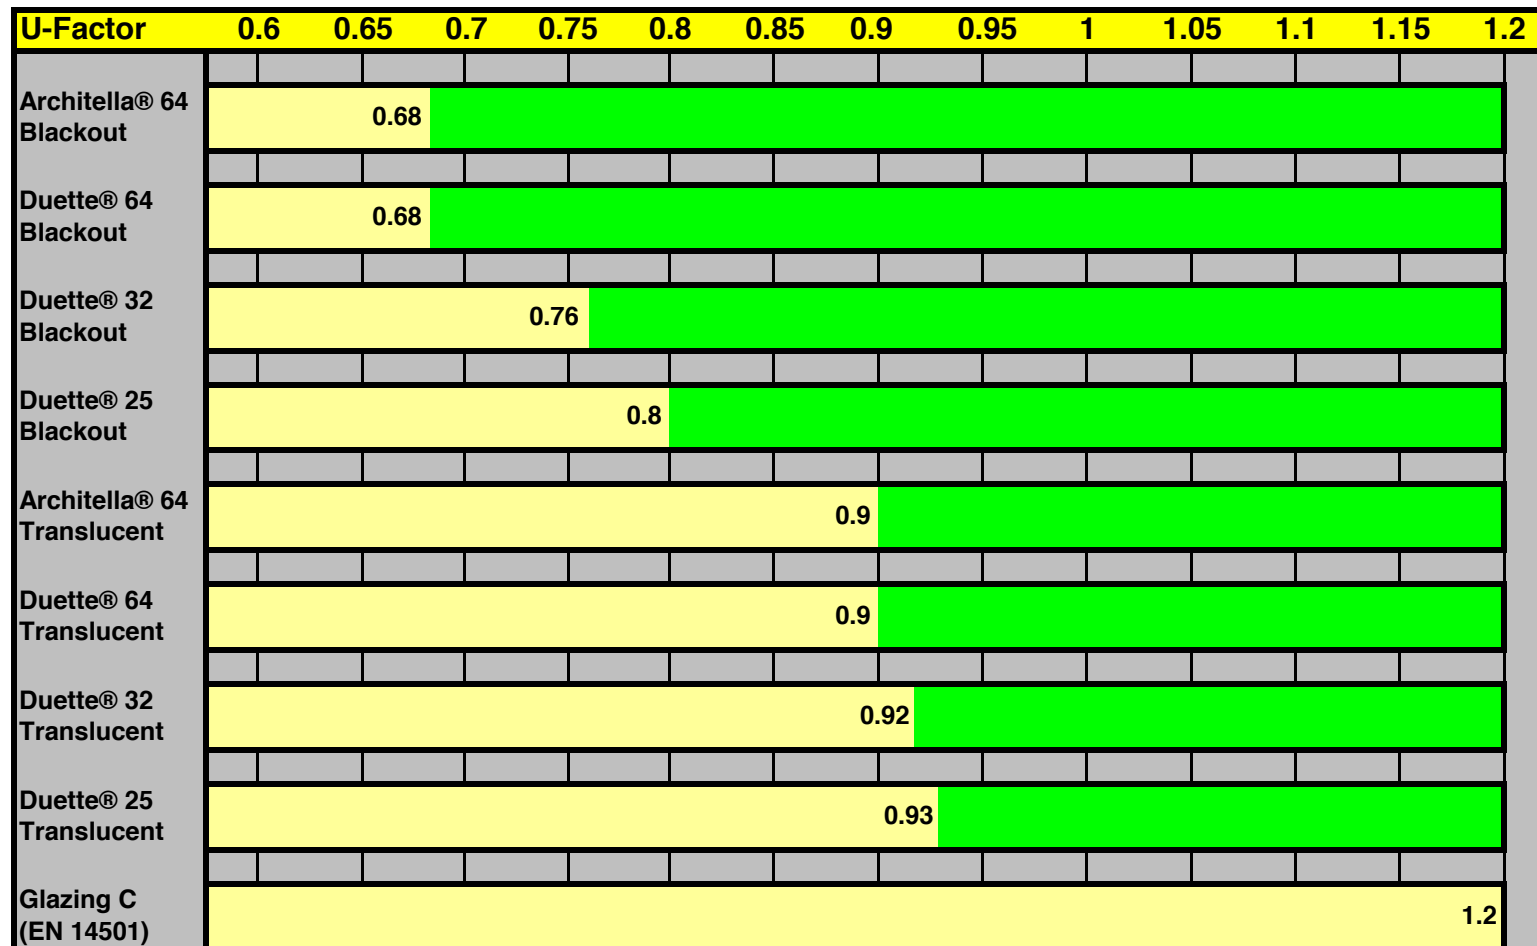

## Crosby Blinds Duette Fabric U Values

Use Duette® Architella® and Duette® Shades to control the flow of energy in and out of your windows, and dramatically reduce heating and cooling costs.

The lower the U-Factor, the greater the insulation.

U-factors represent the combined total of the product's U-Factor and the U-Factor of Glazing C (according to EN14501).

Double glazing 4/16/4 mm, low emissivity coating in position 3: U-value 1,2 - g-value 0,59